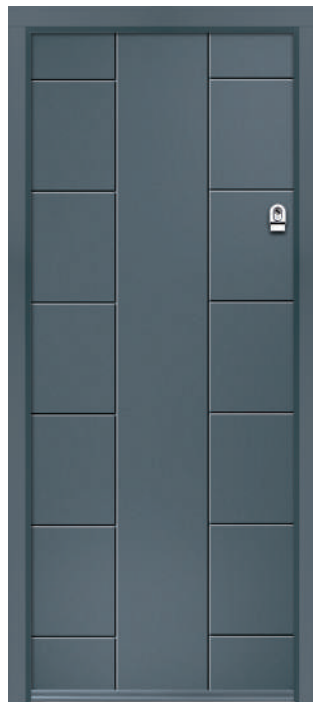

Door/Frame Colour: **Slate Grey**