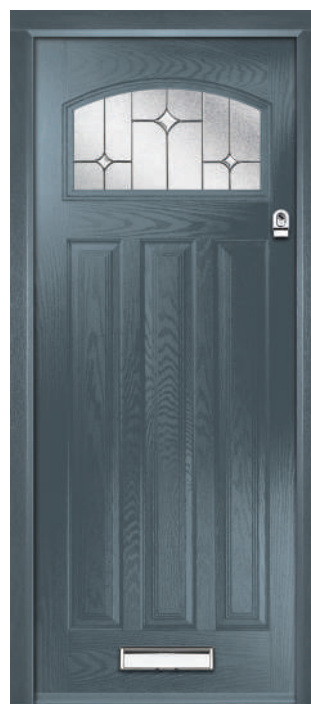

Door/Frame Colour: **Slate Grey**
Decorative Glass: **Zinc Star**