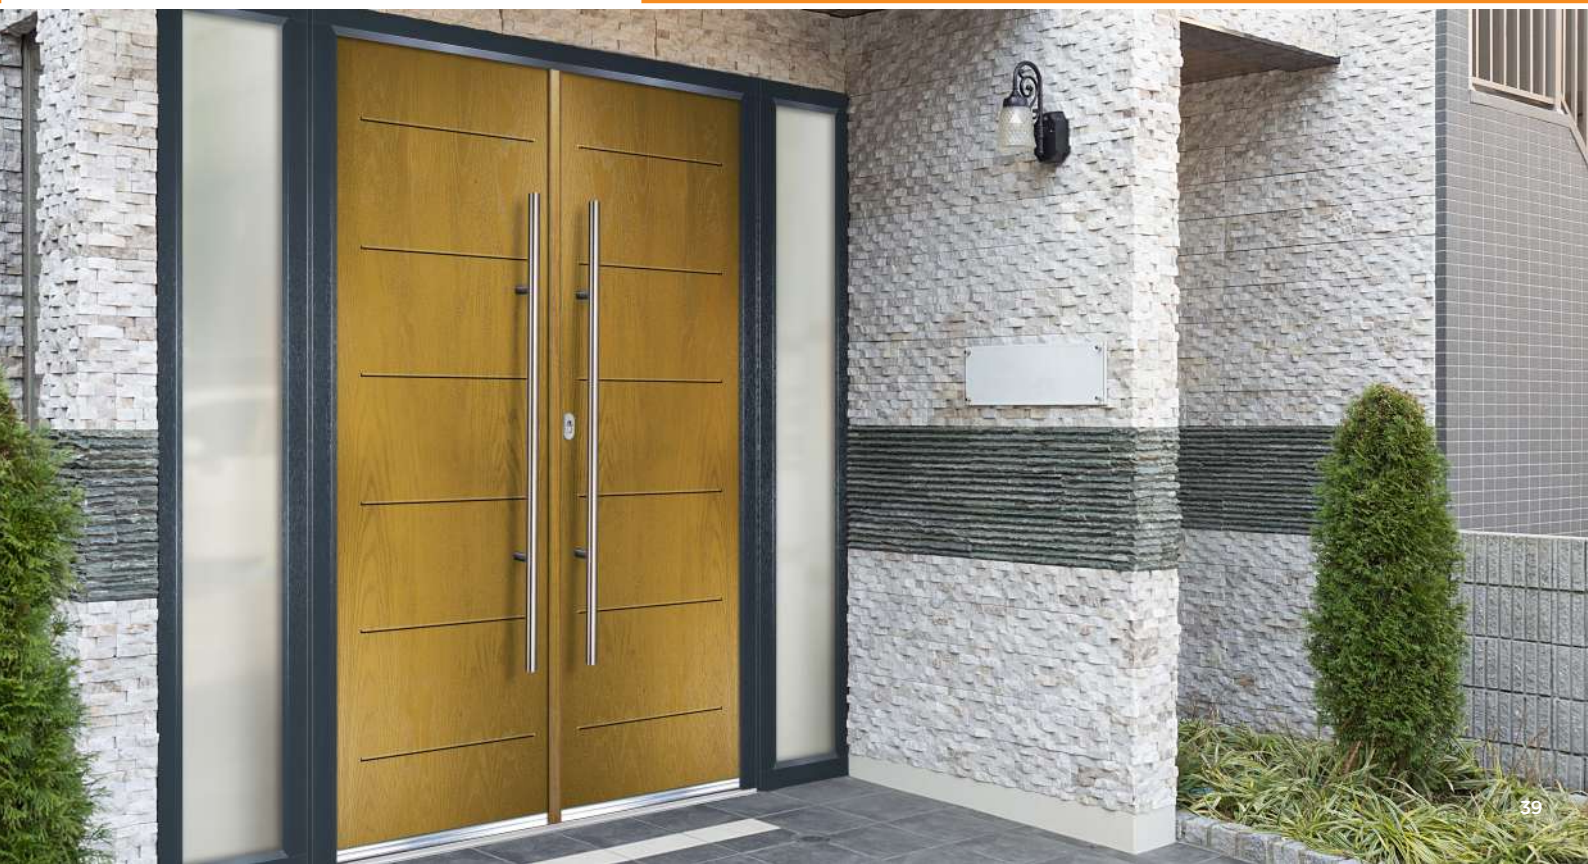

The Monroe Grained

The most sought-after design. Same as the Munroe Smooth but grained. Choose from our ZEEL® cassette to keep this sleek design or our TriSYS® cassette to complete the look.

FEATURE IMAGE | Door/Frame Colour: Irish Oak/Anthracite Grey