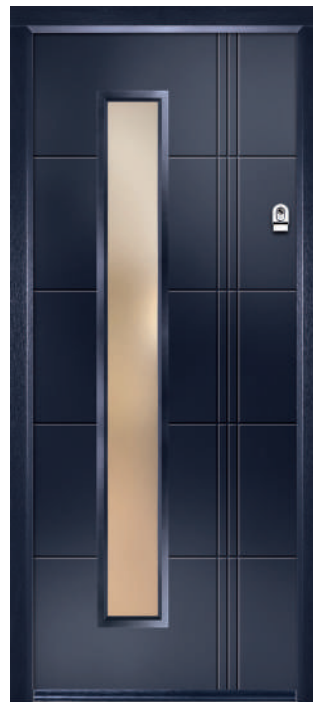

Door/Frame Colour: **Steel Blue**
Decorative Glass: **Difuso**