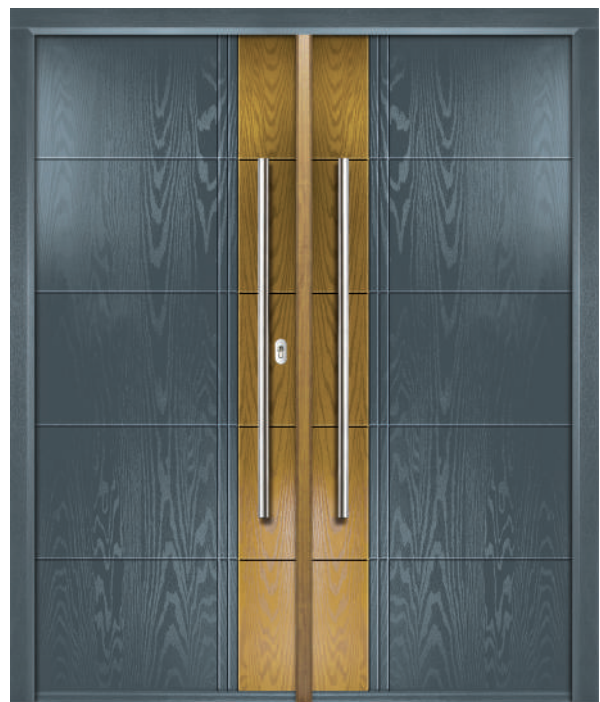

Door/Frame Colour: **Slate Grey**
Accent Colour: **Irish Oak**