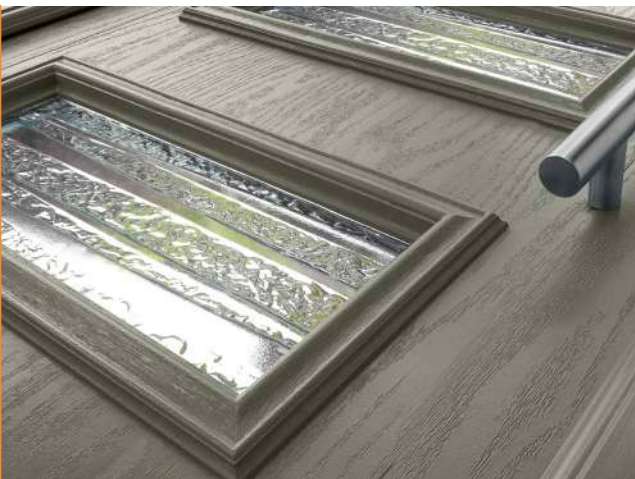

The Coburg

The Coburg door range once more delivers a truly contemporary door with its modern-day sleek design. The Coburg door is the perfect solution for customers seeking a contemporary door but with some additional light. A choice of glass options is available to personalise the door while still controlling the door privacy.

FEATURE IMAGE | Door Colour: Deep Lead | Decorative Glass: Serenity