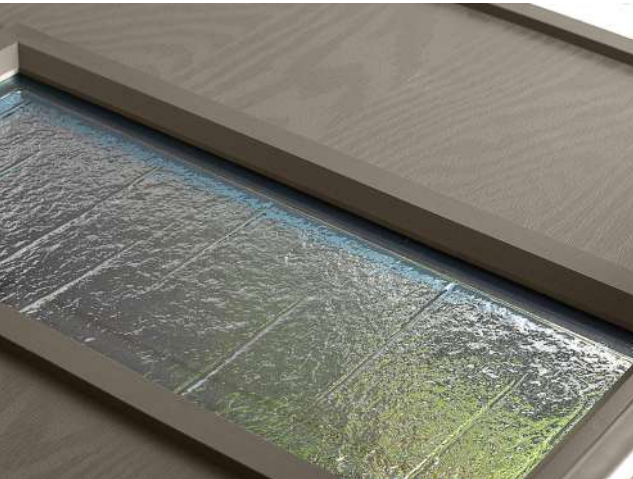

Door Colour: **Cement Grey**
Decorative Glass: **Horizon**

Door/Frame Colour: **Silver Grey**
Decorative Glass: **Laguna**

The Lansing

Spotlights®

The Lansing door range offers contemporary styling with a choice of glazing panels to bring light into your home. With a choice of glass and colour options, homeowners can choose a door that is beautifully designed to suit their home.