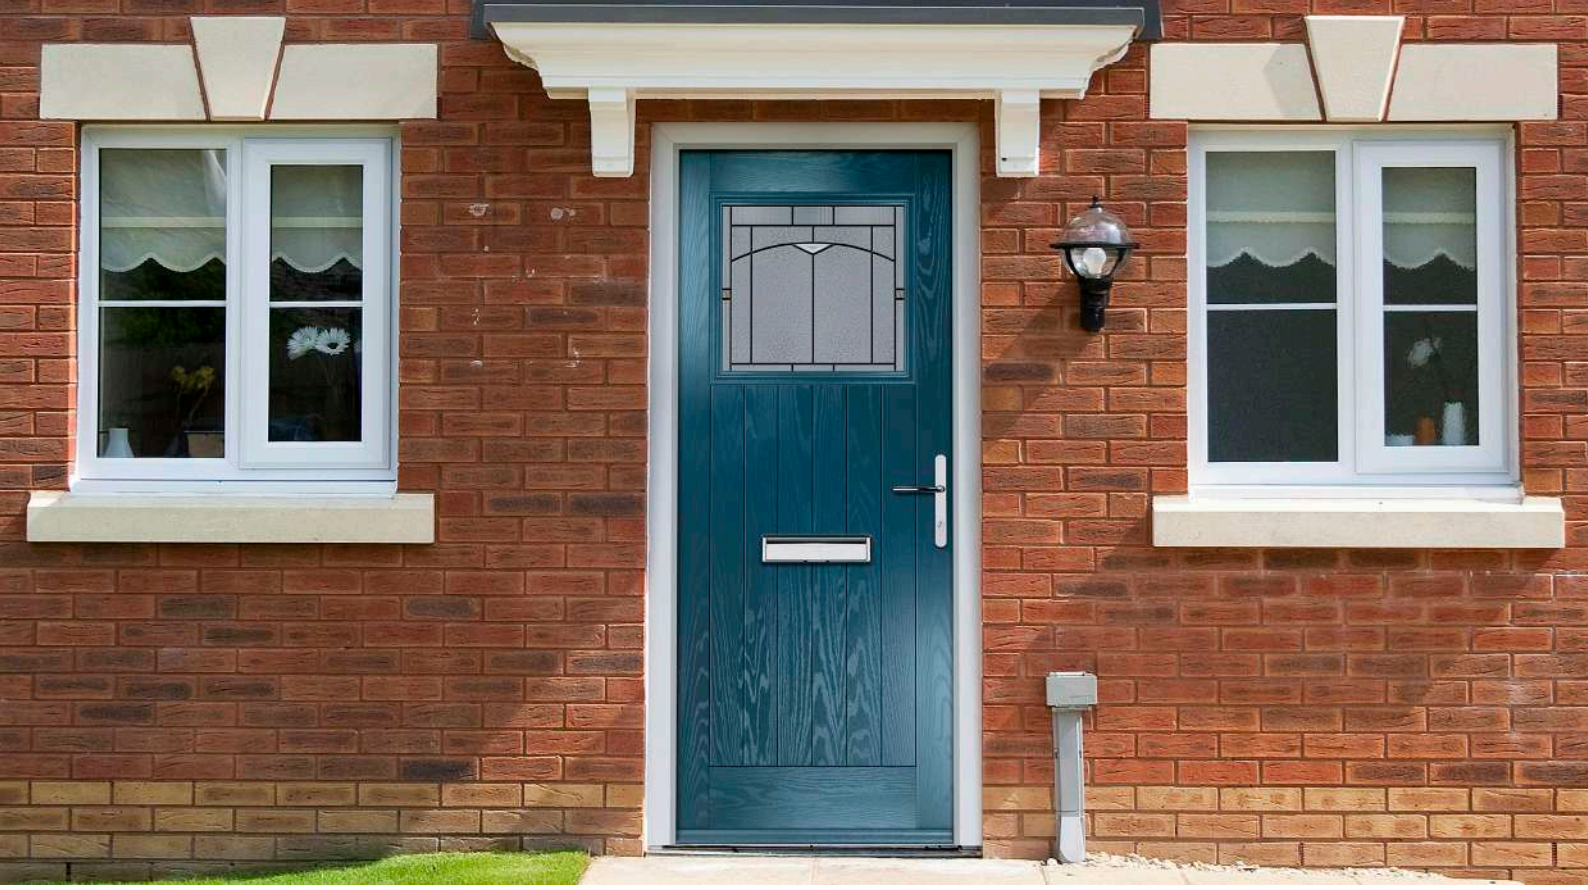

The Deco Duke

The Deco Duke door range offers both modern and traditional aesthetics in one door. With a choice of tasteful colours and glass options to suit, make your house a home with the Deco Duke.

FEATURE IMAGE | Door Colour: Prussian Blue | Decorative Glass: Topaz